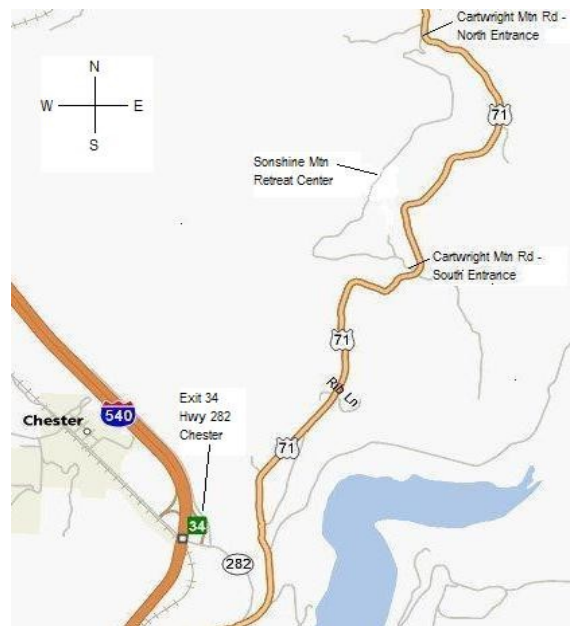

*come relax
with family
and friends*

*an unforgettable
mountaintop
experience*

*only five miles from
Lake Fort Smith*

Sonshine Mountain Retreat Center is located five miles north of Mountainburg, Arkansas; and is nestled in the beautiful Boston Mountain range, with a breathtaking vista view overlooking Lake Fort Smith. The facility is only one mile off scenic US Highway 71, near I-49, providing a mountain wilderness get away, just a half-hour drive from two metropolitan areas.