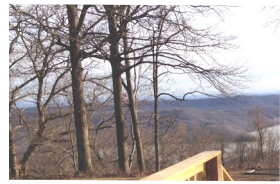

*come relax
with family
and friends*

*an unforgettable
mountaintop
experience*

*only five miles from
Lake Fort Smith*

Sonshine Mountain Retreat Center is located five miles north of Mountainburg, Arkansas; and is nestled in the beautiful Boston Mountain range, with a breathtaking vista view overlooking Lake Fort Smith. The facility is only one mile off scenic US Highway 71, near I-49, providing a mountain wilderness get away, just a half-hour drive from two metropolitan areas.

Sonshine Mountain Retreat Center

PO Box 2

Mountainburg AR 72946

SonshineMountainRetreat.com
(479) 369-4260

Events

The Retreat Center is designed to accommodate 38 people; 12 males and 12 females in opposite dorm areas, and 14 in four private rooms. Each of the private rooms have one queen sized bed, while three of the private rooms have bunk beds. One of the private rooms is handicap accessible. Fully equipped kitchen facilities compliment the dining and common area. The facility comfortably accommodates a meeting of up to 100. The dining room will easily accommodate meals for 40 around 4 large tables, with room for a 16 ft. buffet-style set up. There is also outside dining available on the deck.

Enjoy a mountaintop experience with family and friends, plan a retreat for your church youth group, or just enjoy a quiet retreat with an unforgettable mountain view.

The retreat center is often utilized for church events, men's weekends, women's retreats, youth retreats, corporate meetings, marriage conferences, weddings and family reunions.

In The Area

While at Sonshine Mountain, take a leisurely stroll and enjoy the breathtaking view of Lake Fort Smith. Visitors can see 50 miles on a clear day! Just minutes away, visitors can enjoy hiking, swimming, boating, and fishing at Devil's Den or Lake Fort Smith State Parks.